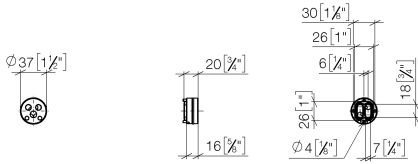

## Adapter for reversed water connections -

---

12 880 970 90

for 35 860 970 90

Not suitable for combining with META PURE (36 86X 664-FF).

## Adapter for reversed water connections -

---

12 880 970 90

mm [inches]